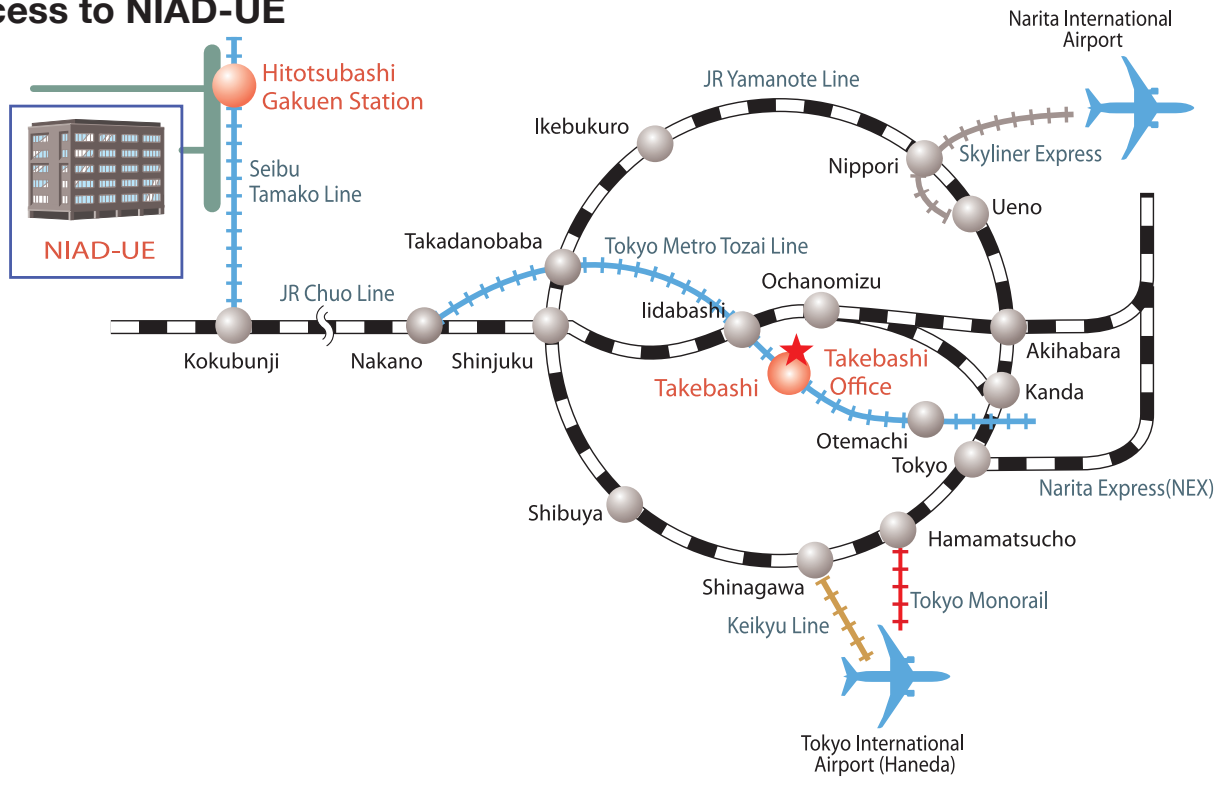

# Access Maps

## Access to NIAD-UE

## NIAD-UE Headquarters

Hitotsubashi Gakuen Station  
South Exit  
(Seibu-Tamako Line)