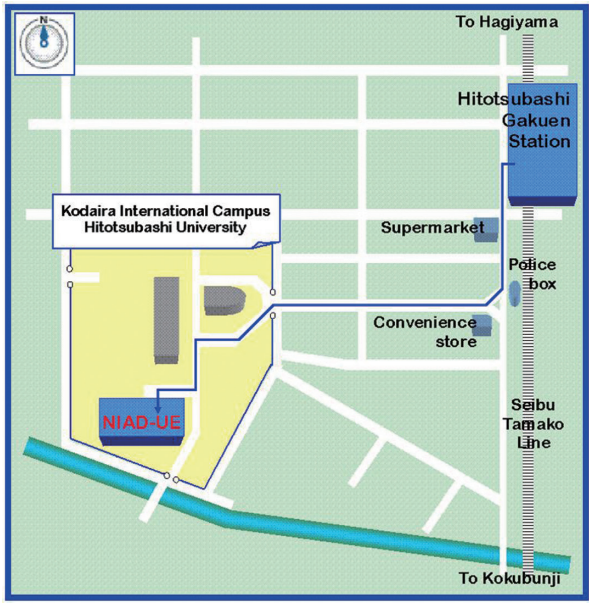

# Access Maps

## NIAD-UE Headquarters

Hitotsubashi Gakuen Station  
South Exit  
(Seibu-Tamako Line)

## Takebashi Office

(National Center of Science Bldg. 11F)

Takebashi Station Exit No.1b  
(Tokyo Metro-Tozai Line)  
Jimbocho Station Exit No.A8,A9  
(Tokyo Metro-Hanzoumon Line  
/Toei-mita Line/Toei-Shinjuku Line)